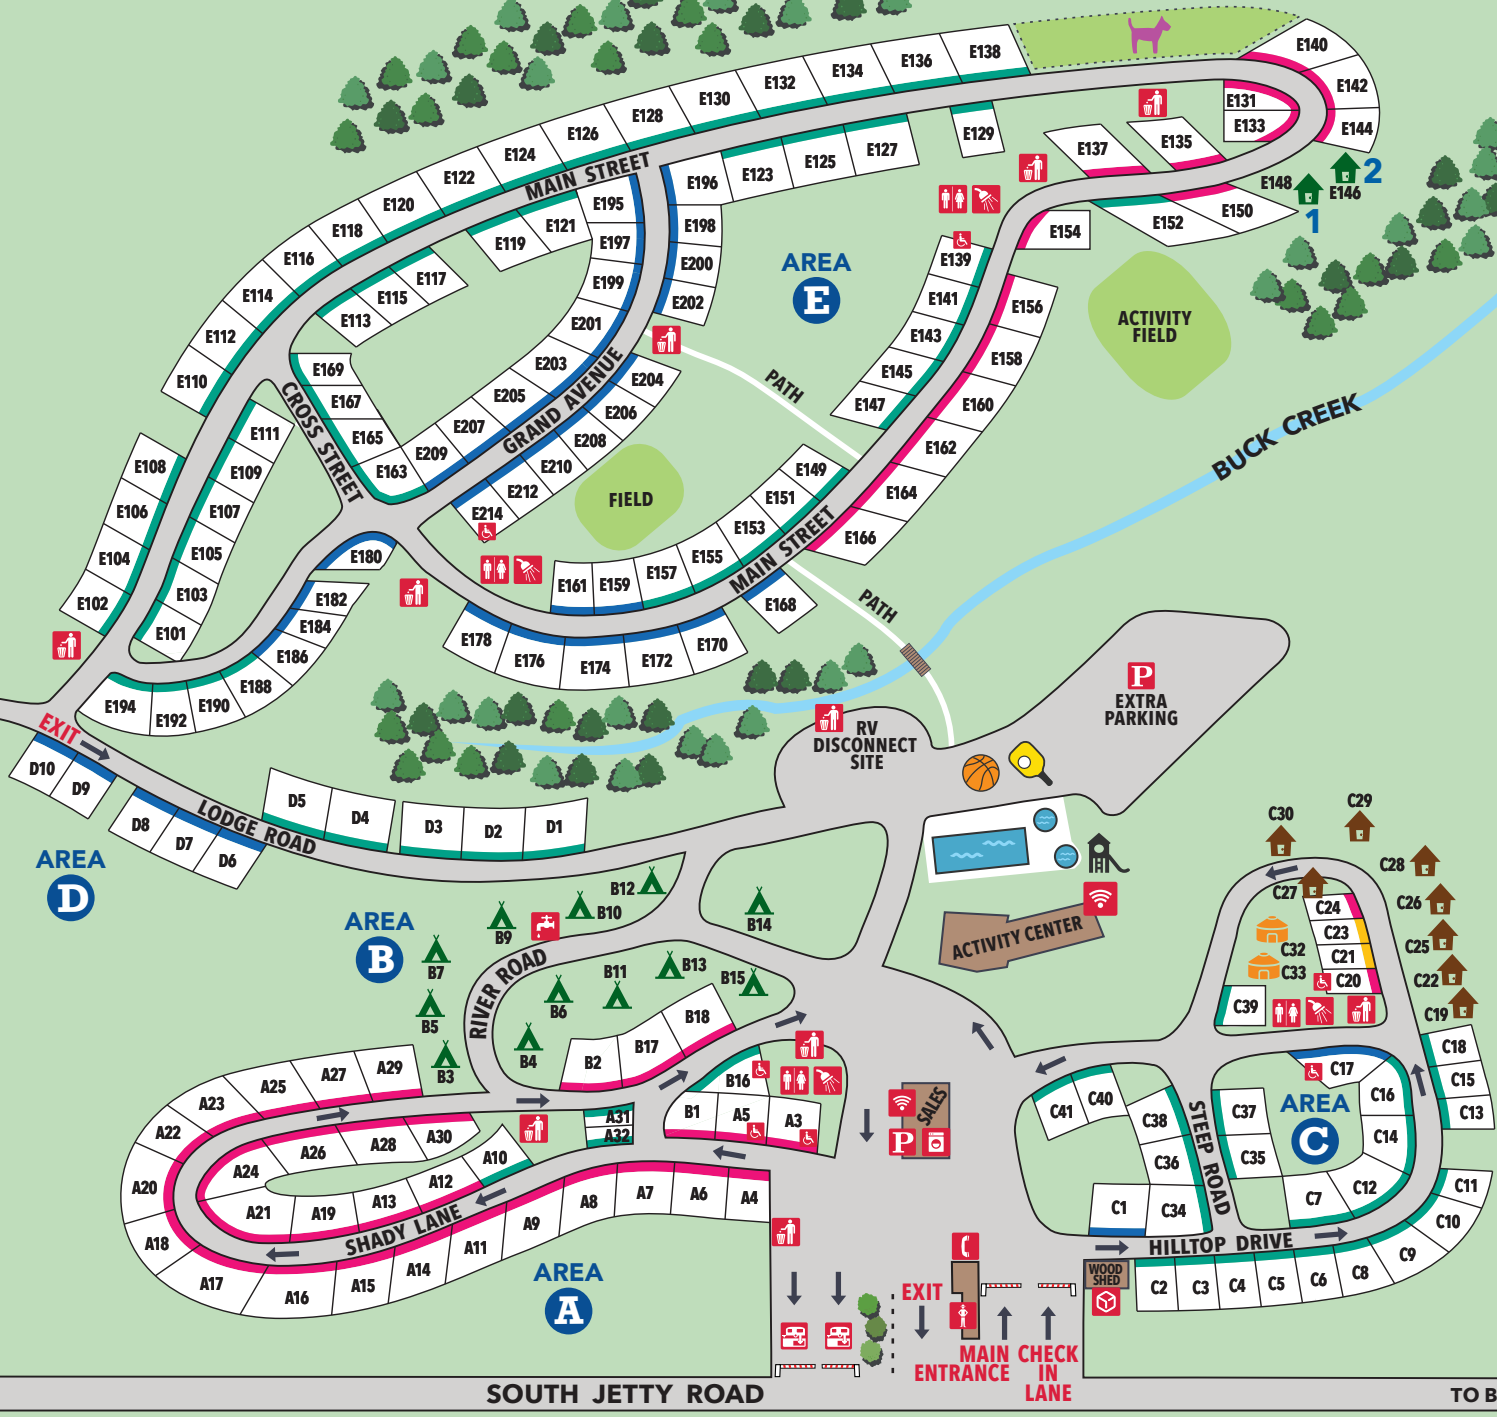

TO
A, B, C, & E
SITES

- D11
- D12
- D13
- D14
- D15
- D16
- D17
- D18
- D19
- D20
- D21
- D22

AREA
D

TO
EAST LODGE
&
UPPER "D" LOOP

MAP NOT TO SCALE

TO 101

SOUTH JETTY ROAD

TO BEACH (2 MILES)

Thousand Trails
South Jetty
RV Campground
5010 South Jetty Road
Florence, OR 97439
ThousandTrails.com

- | | | | | | | | | |
|---------------------------|----------------------|----------------|----------------------|-----------|----------------|--------------|--------------------|------------------|
| 30 Amp / Water | 50/30/20 Amp / Water | Tent Site | After Hours Call Box | Ice Sales | Ranger Station | Trash | Basketball | Dog Park |
| 30 Amp / Water / Sewer | Cottage | Yurts | Dump Station | Laundry | Restrooms | Water Spigot | Bridge | Hot Tub |
| 50/30 Amp / Water / Sewer | Getaway Cabin | One-Way Street | Handicap | Parking | Showers | Wi-Fi | Community Fire Pit | Pickleball Court |
| | | | | | | | Hot Tub | Swimming Pool |
| | | | | | | | | Playground |